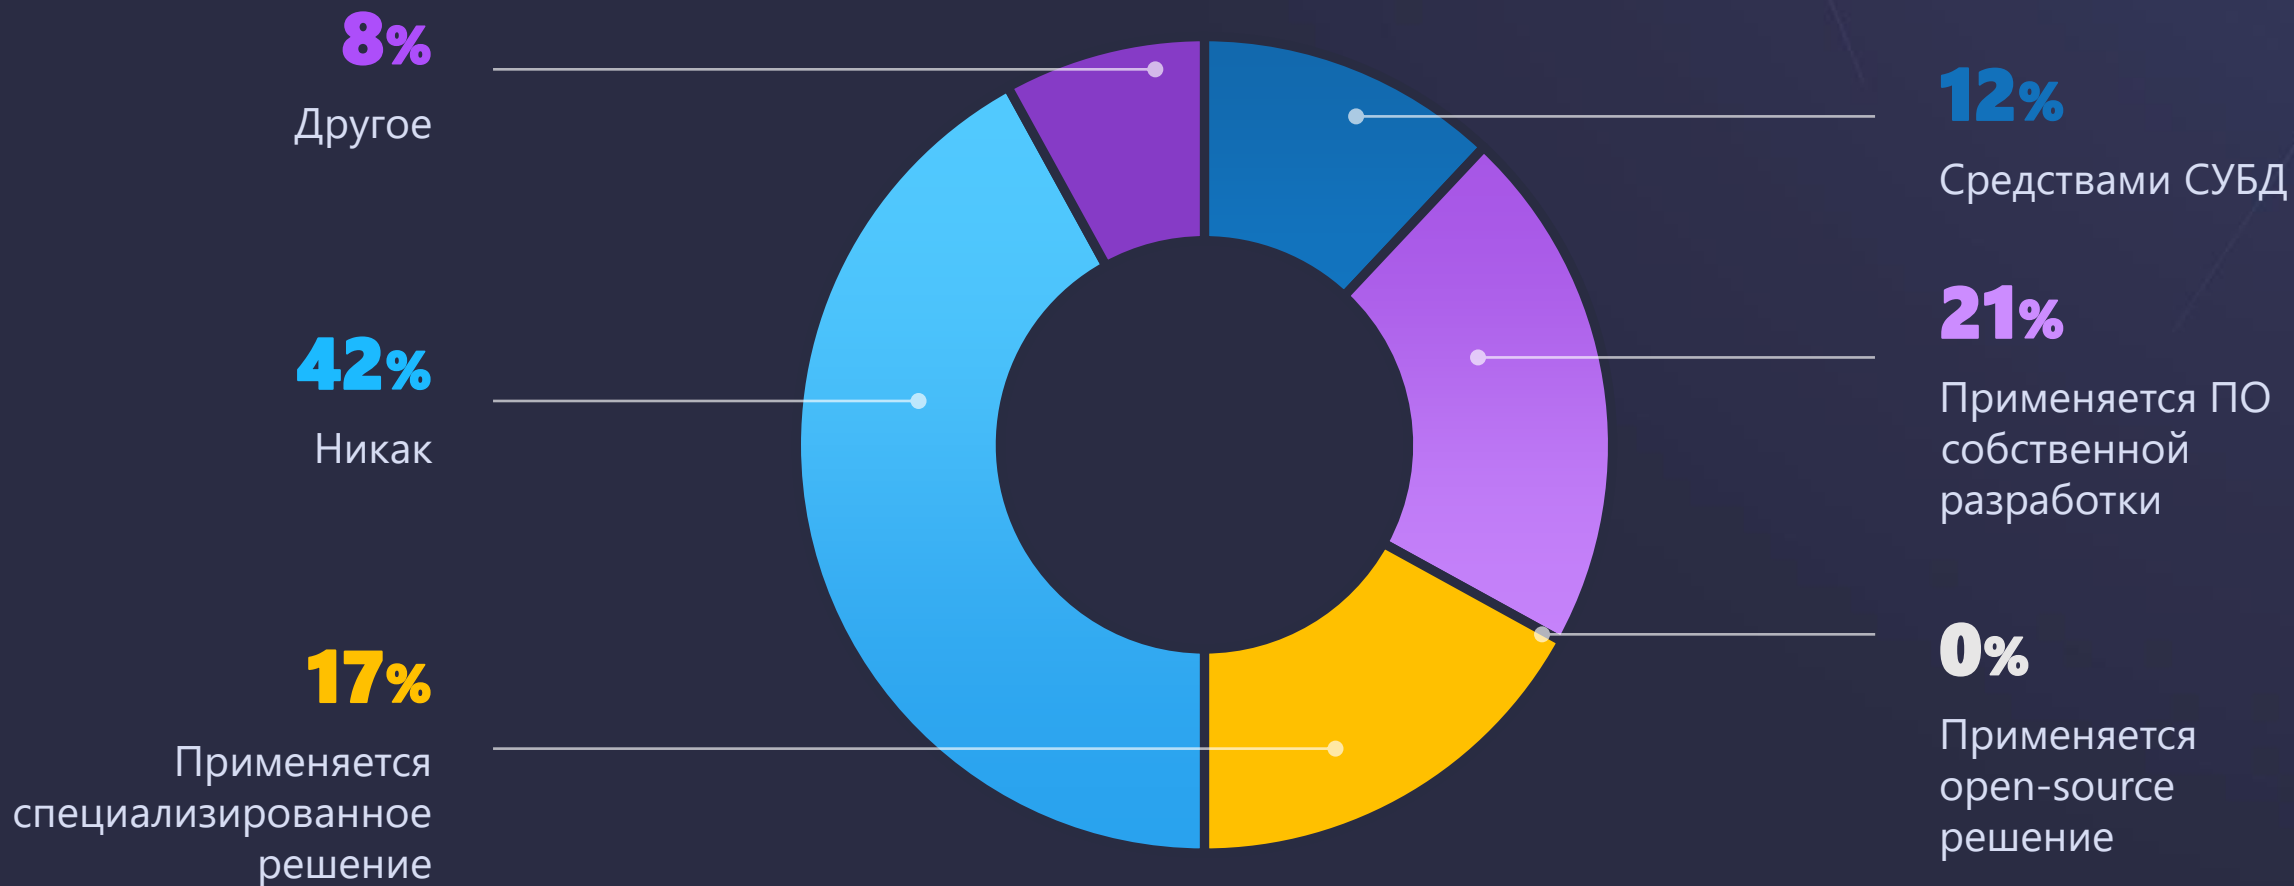

Как обезличиваются данные в вашей компании?

ГАРДА