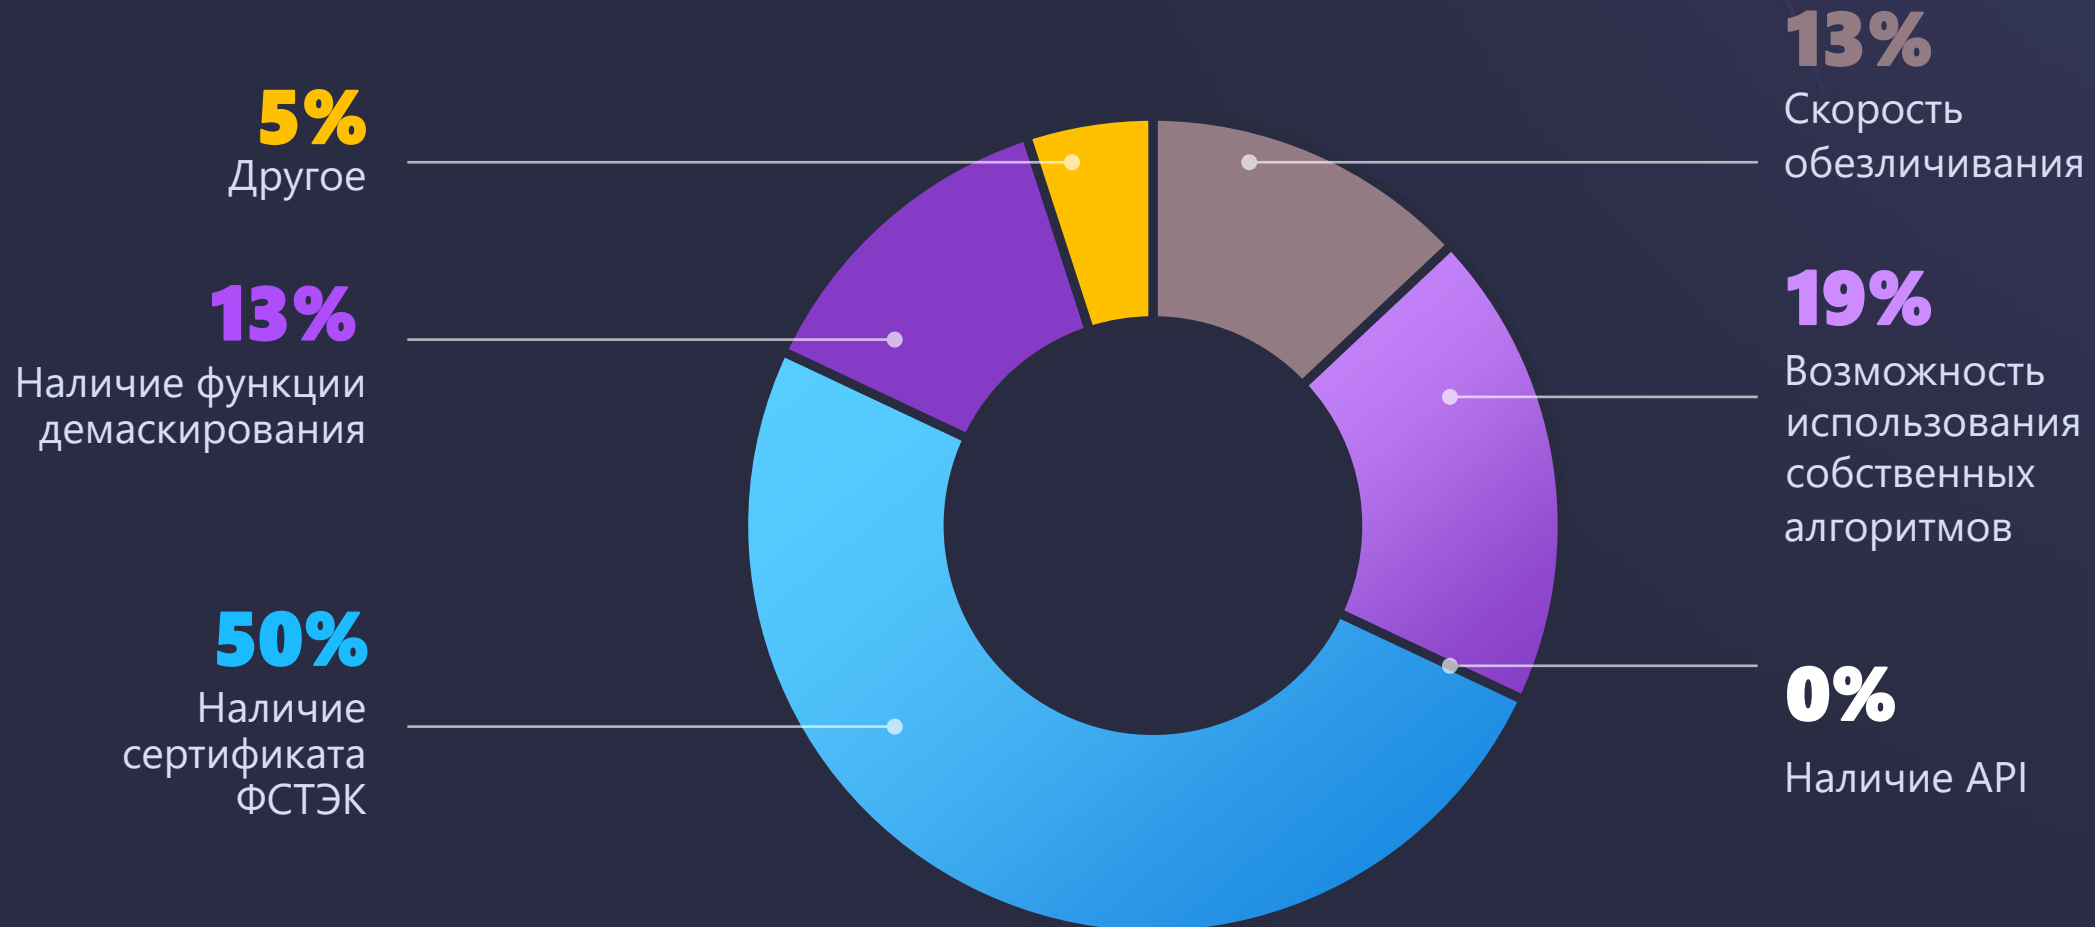

Какой фактор является ключевым при выборе решения по обезличиванию данных?