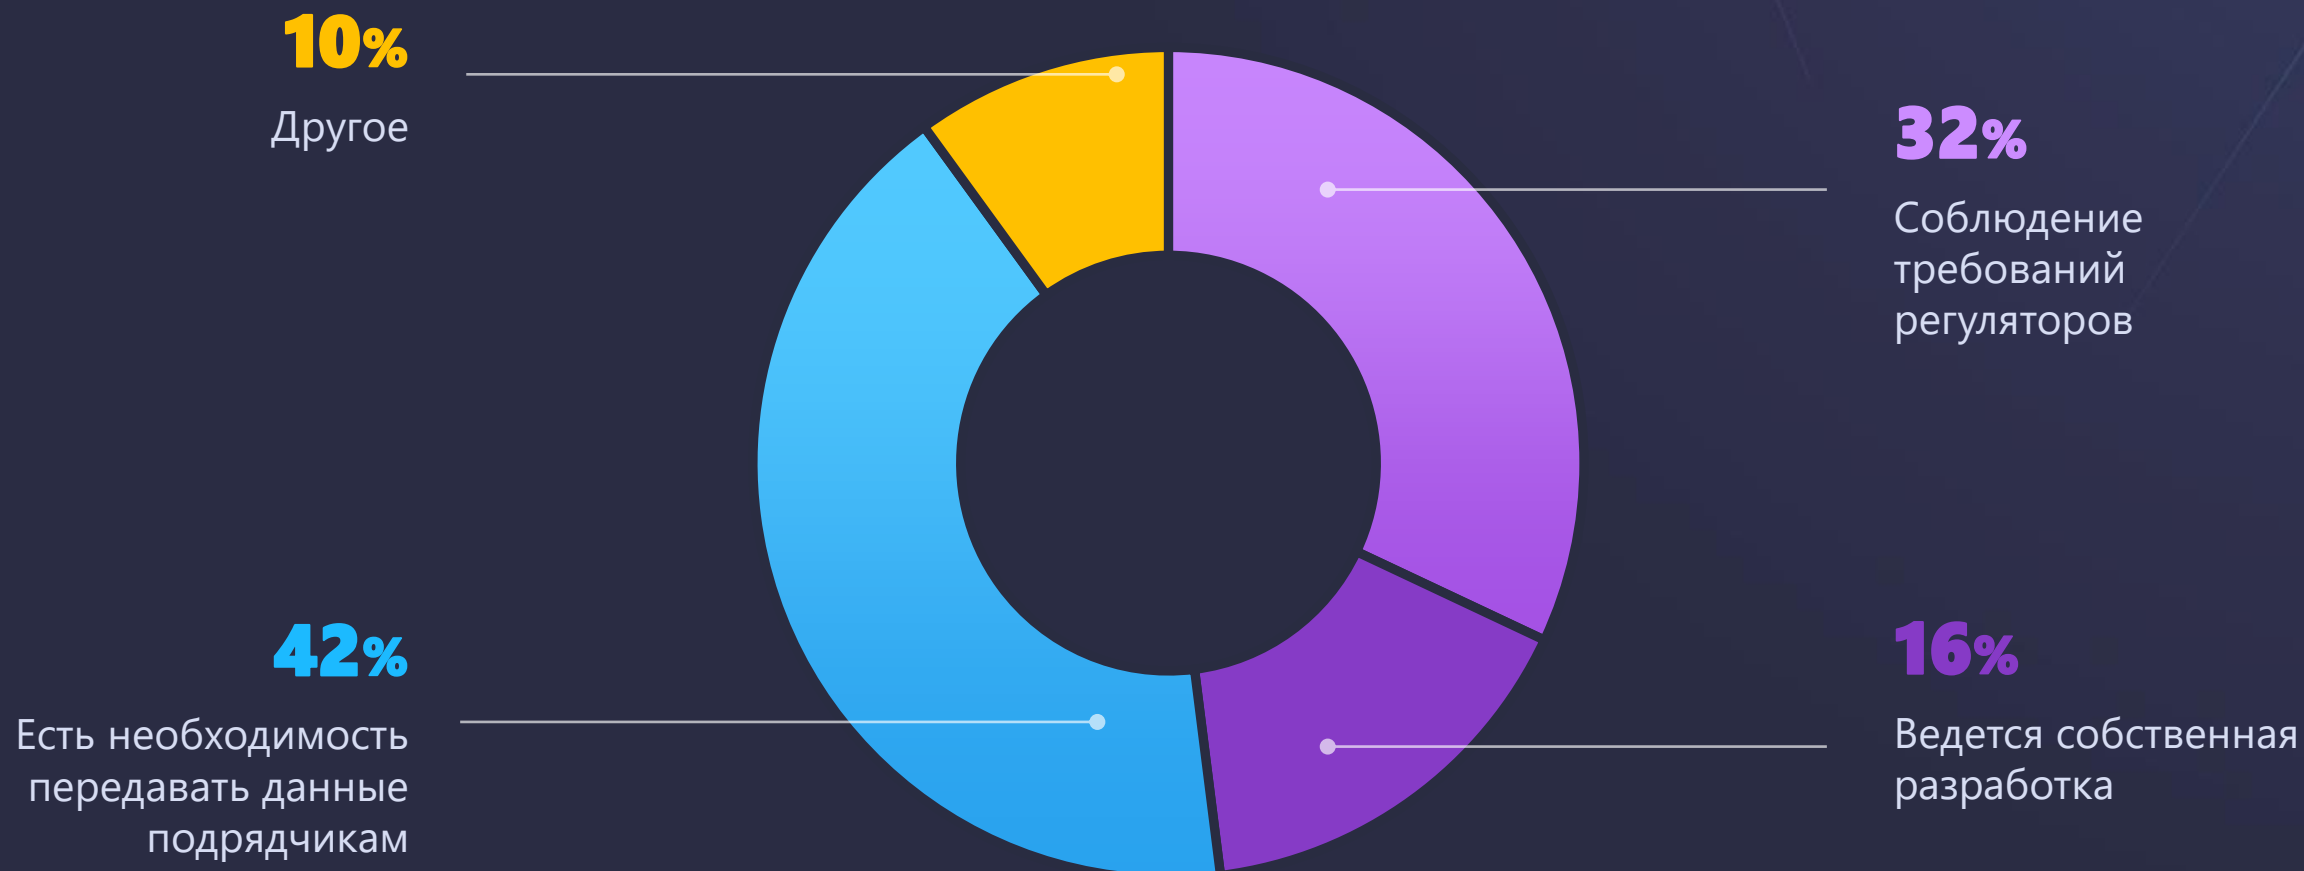

С какой целью применяется обезличивание данных?

ГАРДА