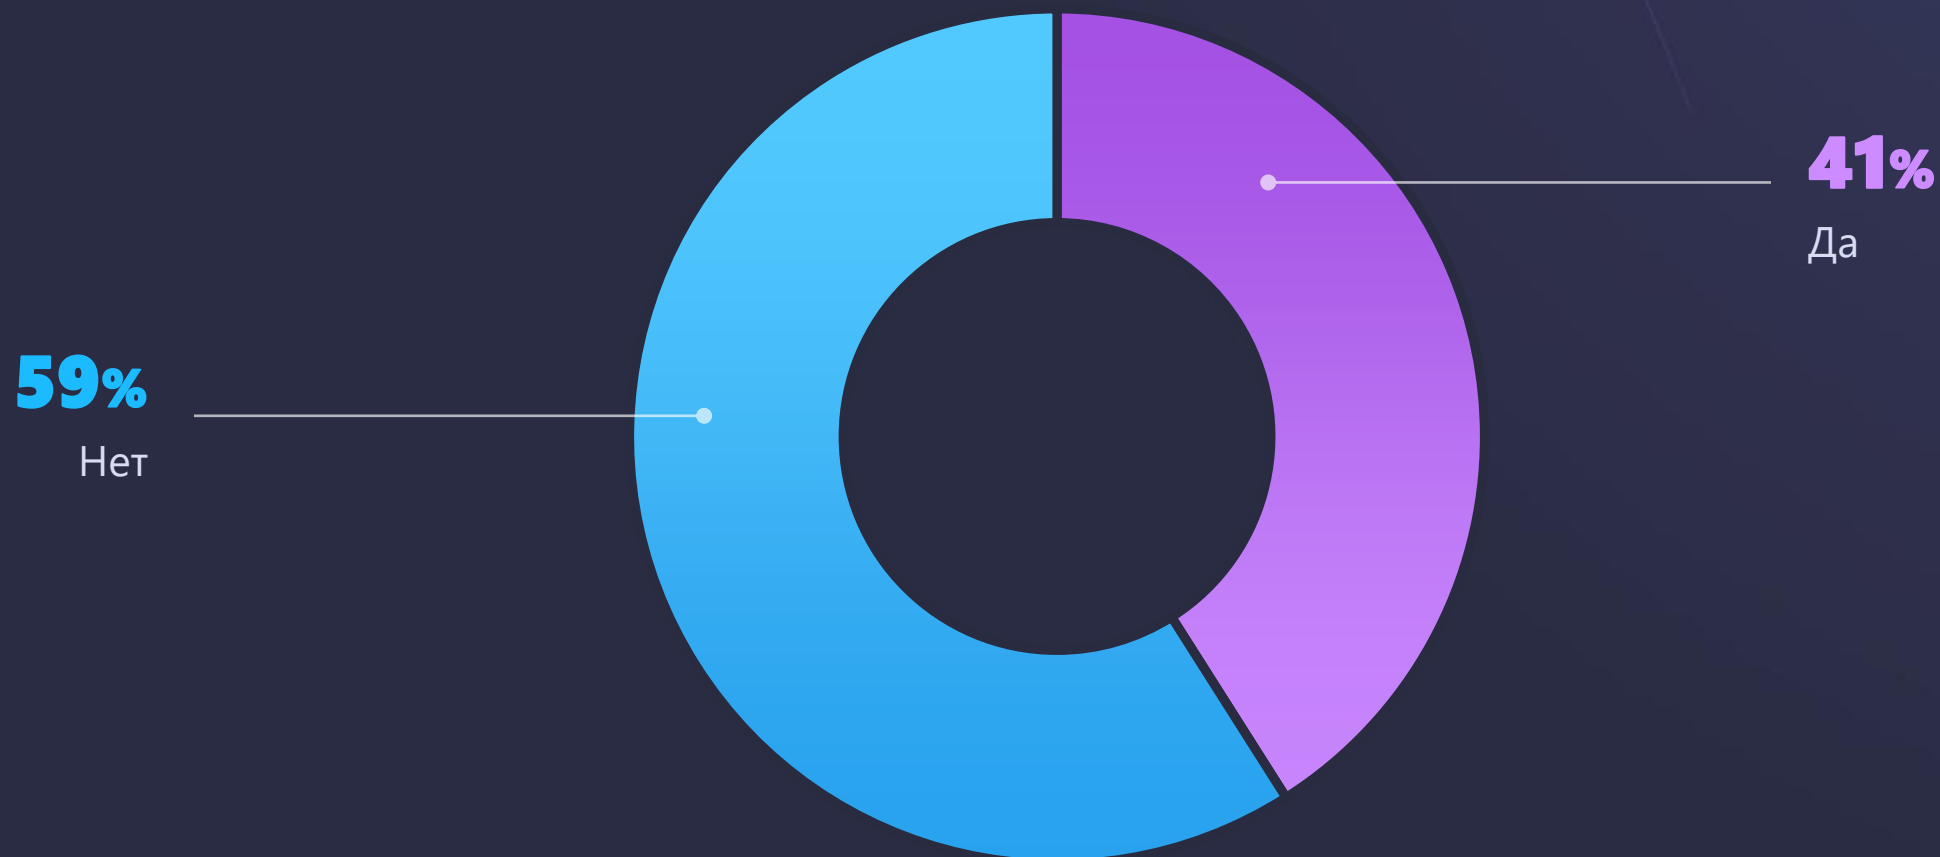

В вашей компании применяется обезличивание данных?

ГАРДА